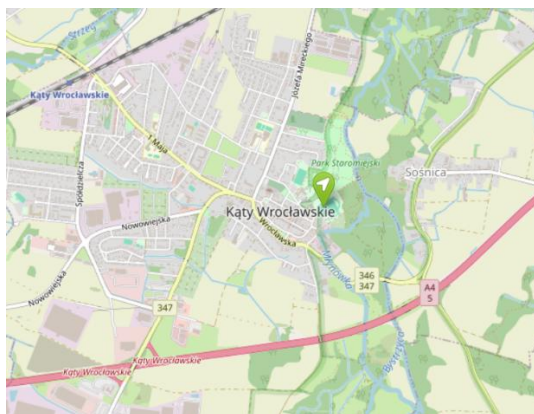

## LOCATION OF THE VENUE

**Kąty Wrocławskie** is 27 km in West of Wrocław (POL)

The competition will be held in : **City Stadium and Park** <https://maps.app.goo.gl/e42igVKHBLKZBx9H7>

#### WRO – Nicolaus Copernicus

27 km by car to Kąty Wrocławskie  
Possible use of public transport