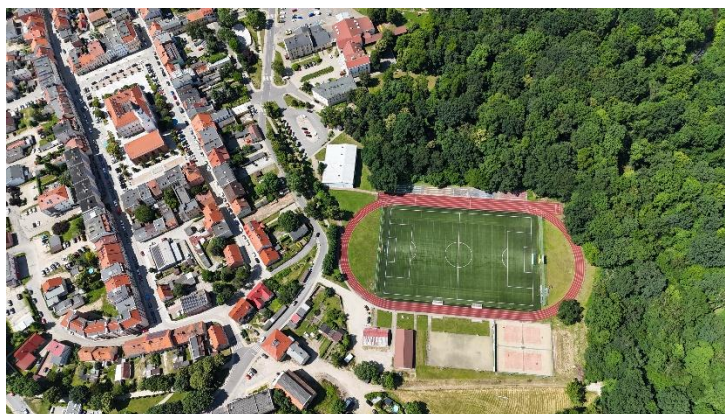

## LOCATION OF THE VENUE

**Kąty Wrocławskie** is 27 km in West of Wrocław (POL)

The competition will be held in : **City Stadium and Park** <https://maps.app.goo.gl/e42igVKHBLKZBx9H7>